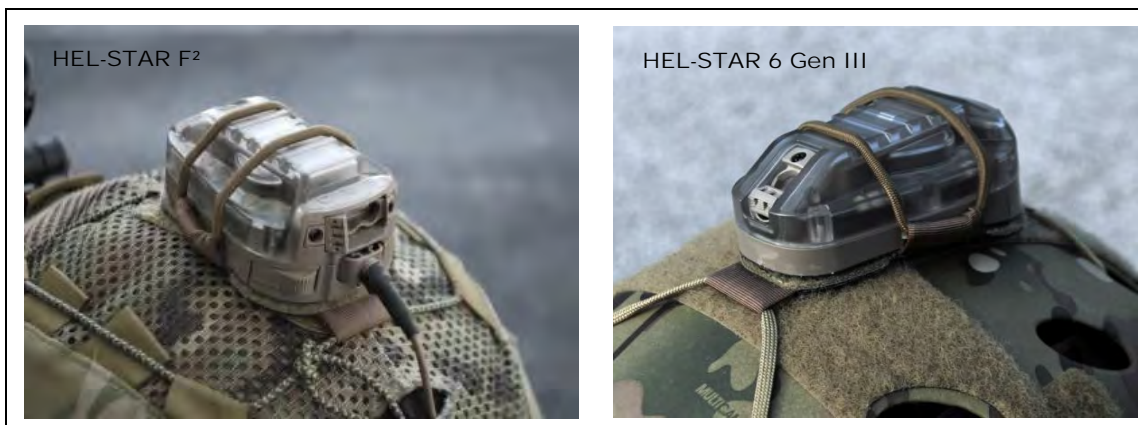

HEL-STAR ATTACH PATCH

HSR-Series Retention Systems

PART NUMBER OPTIONS

CORE P/N	Description	Minimum Qty
HSR-201-1	HEL-STAR Attach Patch - Helmet Shell Mount (Tan), Bungee, VHB Adhesive Base	1+
HSR-201-2	HEL-STAR Attach Patch - Helmet Shell Mount (Black), Bungee, VHB Adhesive Base	1+
HSR-202-1	HEL-STAR Attach Patch - Sewn Mount, Plain Base (Tan), Bungee	1+
HSR-202-2	HEL-STAR Attach Patch - Sewn Mount, Plain Base (Black), Bungee	1+
HSR-203-1 NSN: 8465-01-648-0672	HEL-STAR Attach Patch - Helmet-Mount (Tan), Velcro base, Bungee, 275 Cord/Lacing (Digital ACU) 1 pc 30" length	1+
HSR-203-2	HEL-STAR Attach Patch - Helmet-Mount (Tan), Velcro base, Bungee, Guttered 550 Cord/Lacing (Tan) 2 pcs 24" length	1+
HSR-203-3	HEL-STAR Attach Patch - Helmet-Mount (Black), Velcro base, Bungee, 275 Cord/Lacing (Digital ACU) 1 pc 30" length	1+
HSR-206-1	HEL-STAR Attach Patch - MOLLE System – Coyote Helium Whisper® Blue Force Gear, Bungee	1+
HSR-206-2	HEL-STAR Attach Patch - MOLLE System – Black Helium Whisper® Blue Force Gear, Bungee	1+
HSR-1	HEL-STAR Mounting Patch, Velcro Loop, Self Adhesive - Tan	Pack of 10
HSR-2	HEL-STAR Mounting Patch, Velcro Loop, Self Adhesive - Black	Pack of 10