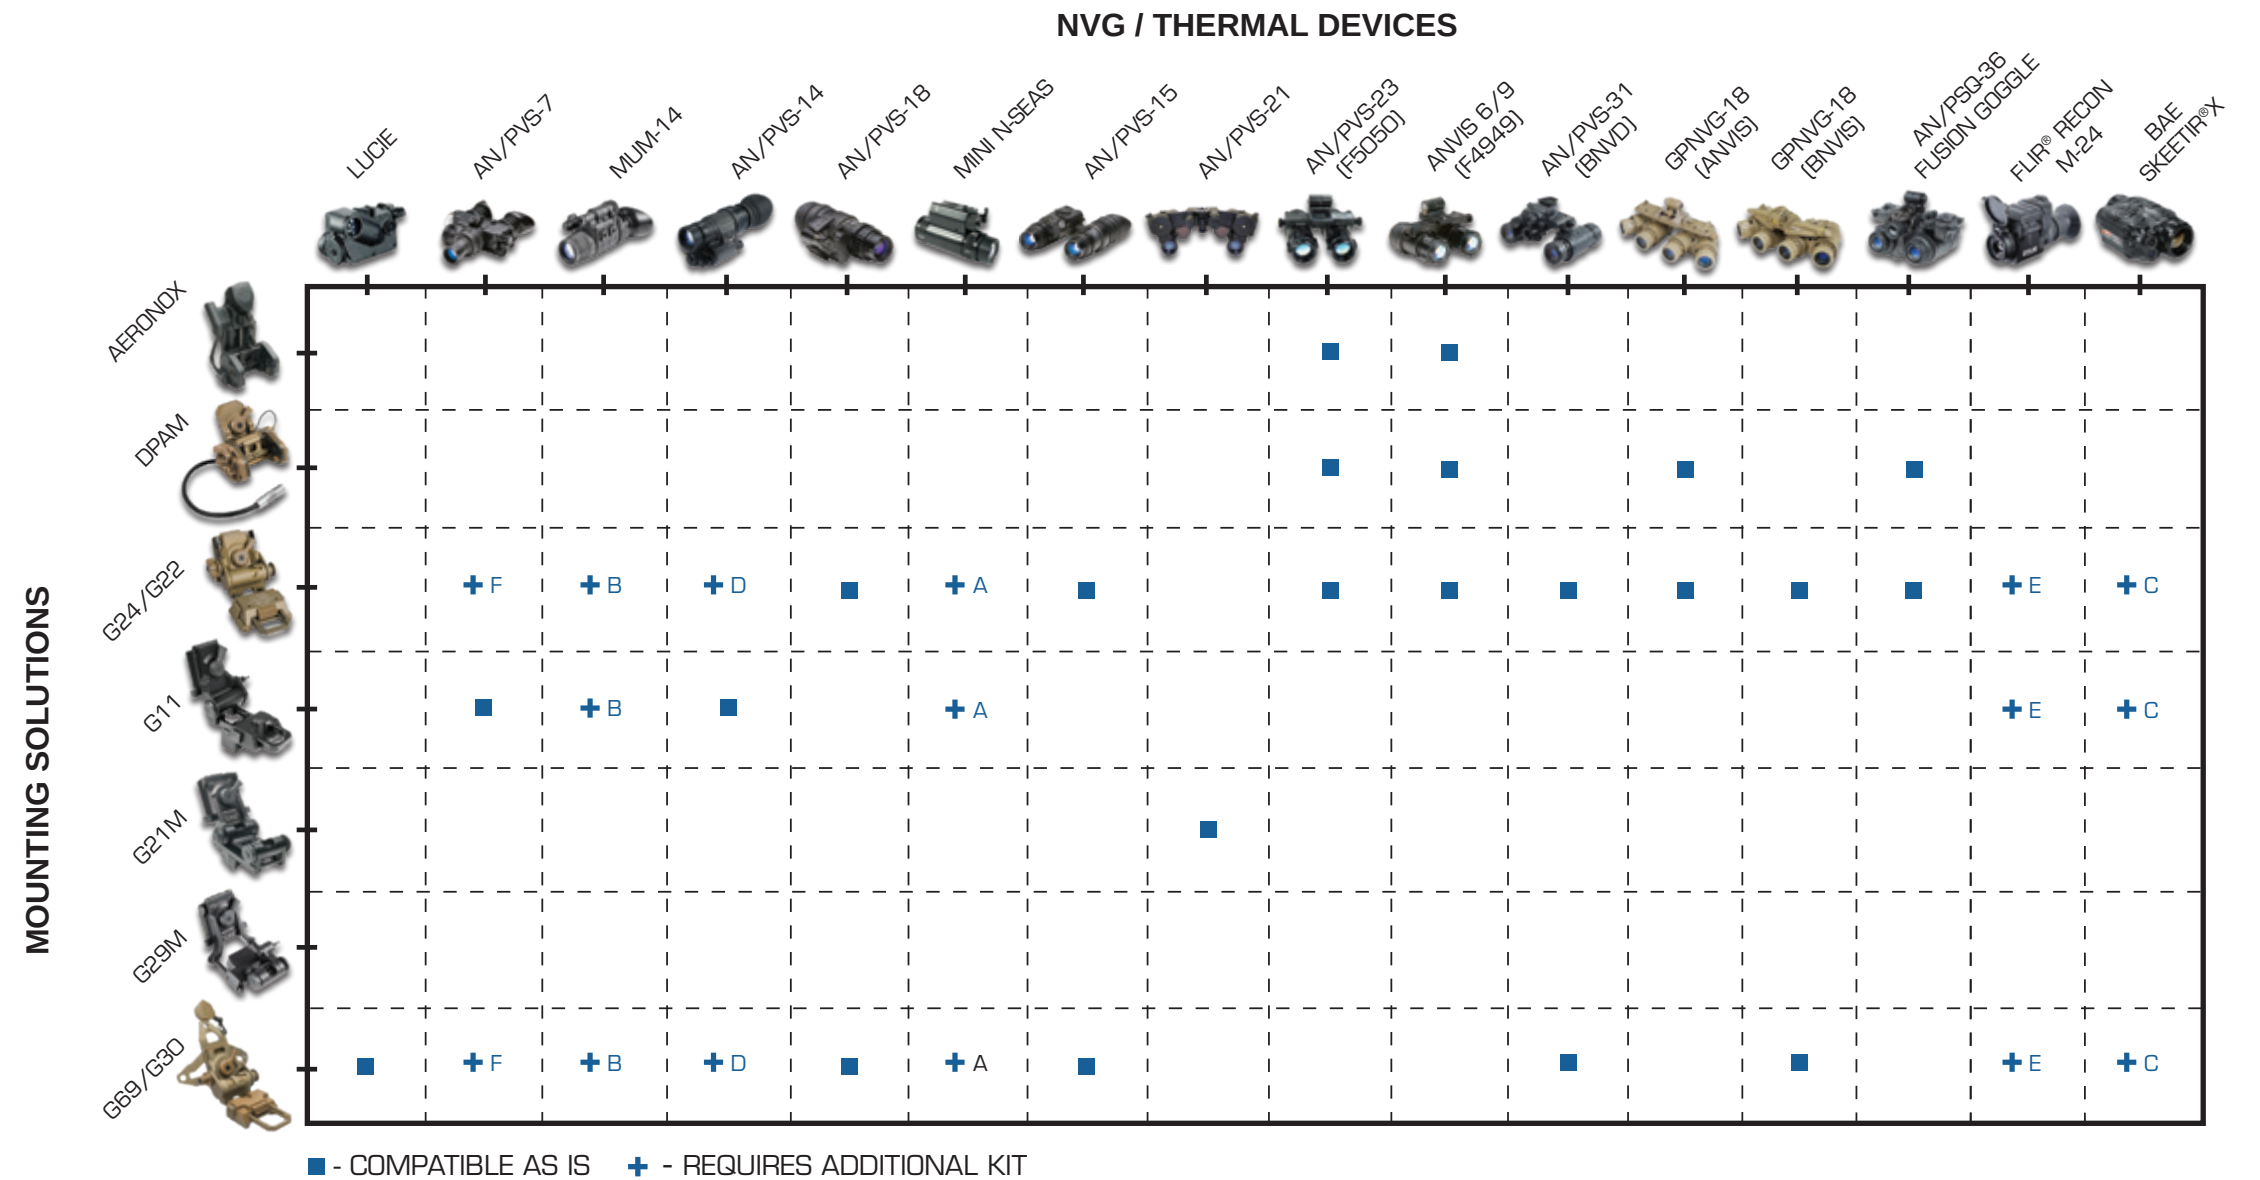

COMPATIBILITY CHART

NVG MOUNT COMPATIBILITY CHART

ADDITIONAL KIT

A B C D E F